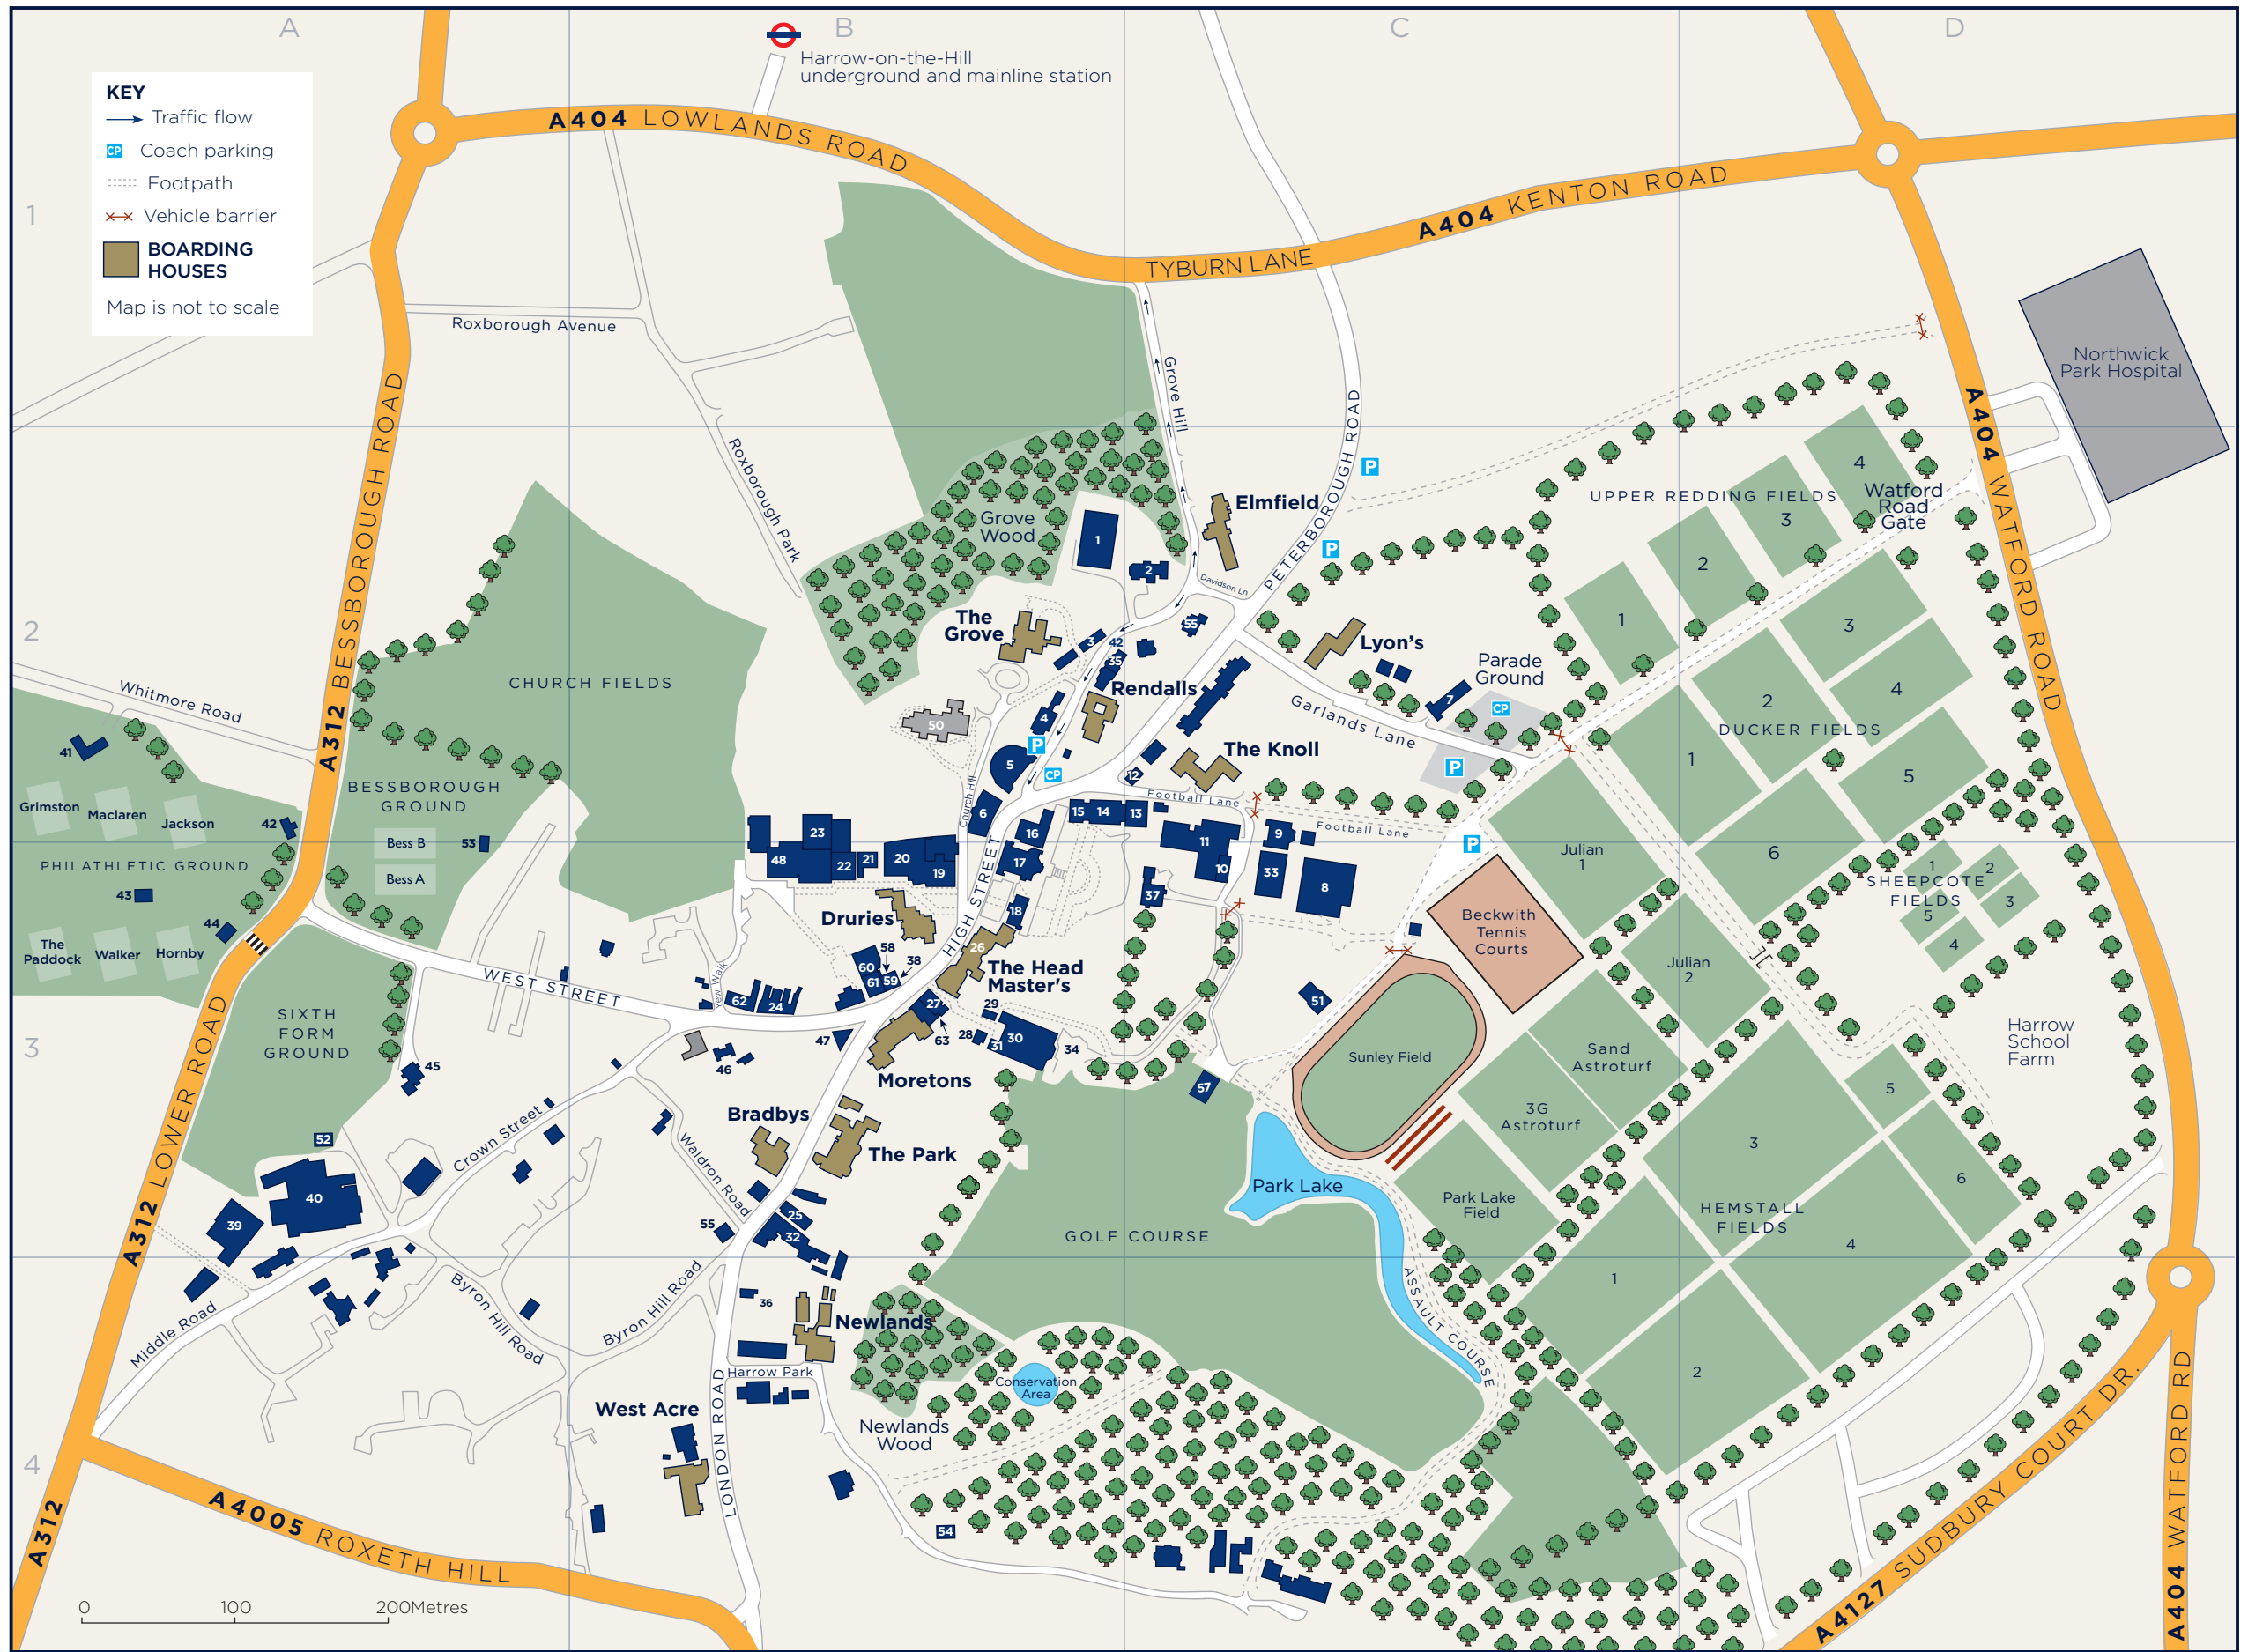

DIRECTIONS

FROM INNER LONDON: Take the London Underground Metropolitan Line or Chiltern Railway train to Harrow-on-the-Hill. The School is ten minutes' walk from the station.

FROM WEST LONDON: A40 going west, then A4127 and A4005 to Harrow on the Hill.

FROM INNER SOUTHWEST LONDON: A312 to Harrow, then signs to Harrow on the Hill.

FROM WEST AND SOUTH OF LONDON: M25 to J16, then A4127 and A4005 to Harrow on the Hill.

FROM NORTH (M1): Exit J5 onto A41, then A411 and A409, then signs for Harrow and Harrow on the Hill.

FROM EAST: M25 to J23, then A411 and A409, then signs to Bushey, Harrow and then Harrow on the Hill.

FROM HEATHROW AIRPORT: M4 to J3, A312 to Harrow then signs to Harrow on the Hill.

Harrow School, 5 High Street, Harrow on the Hill, Middlesex HA1 3HP

Reception (5 High Street)	B3	27	Speech Room	B2	5
Richardson Pavilion	A2	42	Sports Centre	C3	8
Rifle Range	C2	7	St Mary's Church	B2	50
Ryan Theatre (Drama)	B3	48	Swimming Pool	C3	8
Security	C2	12	The Castle Public House	B3	46
Shepherd Churchill Hall & Room	B3	30	The Copse (English)	C2	2
Sixth Form Pavilion	A3	52	The Outfitters	B3	25
Vaughan Library	B3	18	War Memorial Building	B2	6
West Street Meeting Room	B3	61	Works Department	B3	32
Works Department	B3	32	Works Department Yard	B4	54